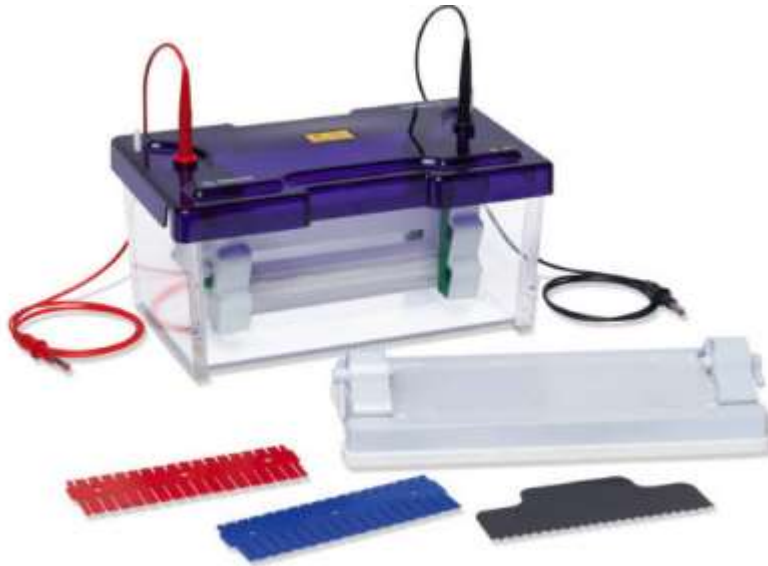

<https://cleaver.nt-rt.ru> || cea@nt-rt.ru

Вертикальная система электрофореза белков omniPAGE Mini Wide

SKU: VS10W

- Offers the capacity of two mini gels on a single gel
- Rapid gel casting and loading
- Optional low or high buffer volumes
- Rapid set up cooling

The OmniPAGE Mini Wide vertical gel unit with an active gel width of 18cm effectively allows double the number of samples to be resolved as the OmniPAGE Mini unit. This allows consistency of sample comparison on a single gel and is designed for those with greater than 20 samples to compare and resolve.

Simple set up using ultra soft silicone seals guarantees trouble free glass plate loading and gel casting. Dual gaskets on the gel running insert along with notched and plain glass plates ensure leak proof gel running. Rapid set up cooling retains resolution in extended separations and also saves on buffer volume without affecting run quality.

4mm thick glass plates reduce breakage and have bonded spacers for added convenience. A wide range of accessories is available allowing many techniques to be performed using the same unit. Prep combs can be used to maximise sample loading and recovery. Accessory electroblotting and tube gel modules are available which use the same outer tank and lid.