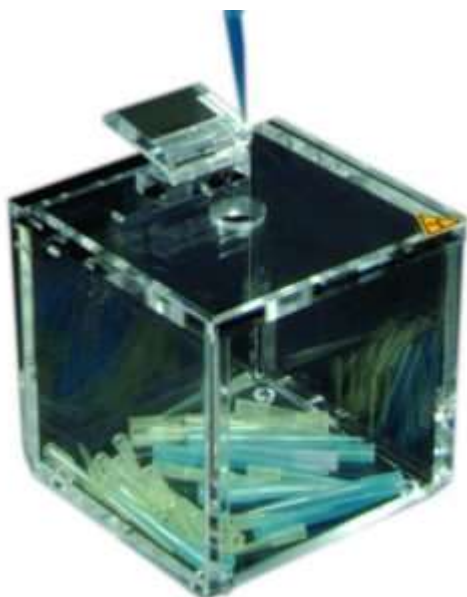

SPECIFICATIONS

SKU	CSR-B1	CSR-B10	CSR-B15	CSR-B20	CSR-B3	CSR-B53
Volume (L)	1	10	15	20	3.3	53
Protection	Beta	Beta	Beta	Beta	Beta	Beta
Wheels	No	No	No	No	No	No

Gamma 2 Pig-Pen Box

SKU: **CSR-BDUOG**

Cleaver Scientific storage boxes are manufactured with hinged lids and accommodate interchangeable inserts to hold microtubes, centrifuge tubes, scintillation vials, universals, cryotubes and falcon tubes. Also available is our range of floor-standing and benchtop bins with anti-slip feet and hinged lids, which serve as an ideal solution for short-term storage of radioactive waste or radioisotopes. Both the Beta and Gamma storage bins are available in five sizes, and the two largest bin models have wheels for easy transportation. Optional heavy duty drawstring bags may also be purchased.

Beta Radiation Boxes

SKU: CSR-B

- Hinged lids
- Interchangeable Inserts for:
 - Microtubes
 - Centrifuge Tubes
 - Scintillation vials
- 10 mm Acrylic for Beta Protection

Cleaver Scientific storage boxes are manufactured with hinged lids and accommodate interchangeable inserts to hold microtubes, centrifuge tubes, scintillation vials, universals, cryotubes and falcon tubes.

Beta Tip Boxes

SKU: **CSR-BTIP**

SPECIFICATIONS

SKU	CSR-B2MCTIP	CSR-B2TIP	CSR-B5TIP
Volume (L)	2	2	5
Protection	Beta	Beta	Beta
Wheels	No	No	No

Beta Transport Box

SKU: **CSR-B8**

Cleaver Scientific storage boxes are manufactured with hinged lids and accommodate interchangeable inserts to hold microtubes, centrifuge tubes, scintillation vials, universals, cryotubes and falcon tubes.