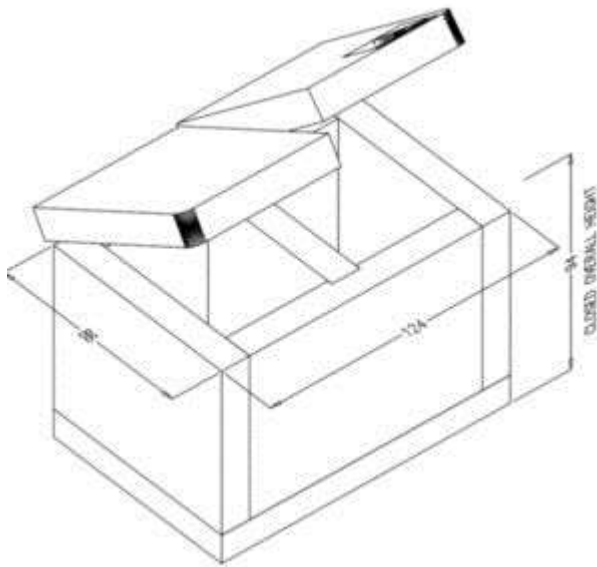

Киргизия (996)312-96-26-47

Россия (495)268-04-70

Казахстан (772)734-952-31

<https://cleaver.nt-rt.ru> || cea@nt-rt.ru

Ящики для хранения

Beta Radiation Bins

SKU: CSR-BX

- Hinged lids
- 10 mm Acrylic for Beta Protection
- Compatible bags available

SPECIFICATIONS

SKU	CSR-B1	CSR-B10	CSR-B15	CSR-B20	CSR-B3	CSR-B53
Volume (L)	1	10	15	20	3.3	53
Protection	Beta	Beta	Beta	Beta	Beta	Beta
Wheels	No	No	No	No	No	No

Gamma 2 Pig-Pen Box

SKU: **CSR-BDUOG**

Cleaver Scientific storage boxes are manufactured with hinged lids and accommodate interchangeable inserts to hold microtubes, centrifuge tubes, scintillation vials, universals, cryotubes and falcon tubes. Also available is our range of floor-standing and benchtop bins with anti-slip feet and hinged lids, which serve as an ideal solution for short-term storage of radioactive waste or radioisotopes. Both the Beta and Gamma storage bins are available in five sizes, and the two largest bin models have wheels for easy transportation. Optional heavy duty drawstring bags may also be purchased.

Beta Radiation Boxes

SKU: CSR-B

- Hinged lids
- Interchangeable Inserts for:
 - Microtubes
 - Centrifuge Tubes
 - Scintillation vials
- 10 mm Acrylic for Beta Protection

Cleaver Scientific storage boxes are manufactured with hinged lids and accommodate interchangeable inserts to hold microtubes, centrifuge tubes, scintillation vials, universals, cryotubes and falcon tubes.