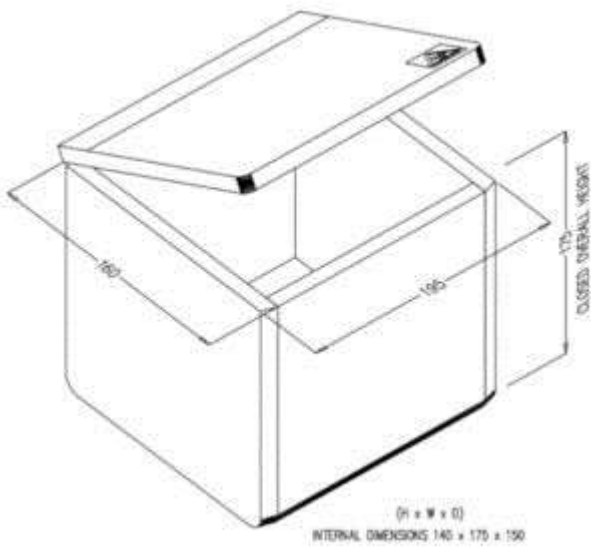

Gamma Radiation Boxes

SKU: [See Product Page](#)

Cleaver Scientific storage boxes are manufactured with hinged lids and accommodate interchangeable inserts to hold microtubes, centrifuge tubes, scintillation vials, universals, cryotubes and falcon tubes.

Gamma Tip Boxes

SKU: [See Product Page](#)

Cleaver Scientific storage boxes are manufactured with hinged lids and accommodate interchangeable inserts to hold microtubes, centrifuge tubes, scintillation vials, universals, cryotubes and falcon tubes.

•

Transport Box 7.5 x 29.5 x 38 cm

SKU: **CSR-B8G**

Cleaver Scientific storage boxes are manufactured with hinged lids and accommodate interchangeable inserts to hold microtubes, centrifuge tubes, scintillation vials, universals, cryotubes and falcon tubes.