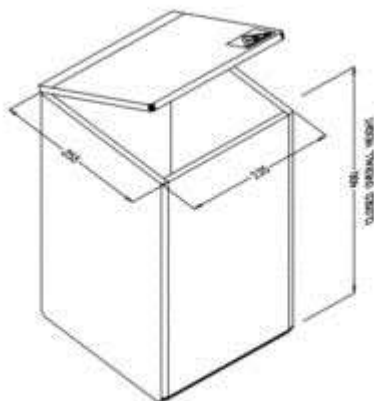

Киргизия (996)312-96-26-47

Россия (495)268-04-70

Казахстан (772)734-952-31

<https://cleaver.nt-rt.ru> || cea@nt-rt.ru

Ящики для хранения

Beta Radiation Bins

SKU: CSR-BX

- Hinged lids
- 10 mm Acrylic for Beta Protection
- Compatible bags available

SPECIFICATIONS

SKU	CSR-B1	CSR-B10	CSR-B15	CSR-B20	CSR-B3	CSR-B53
Volume (L)	1	10	15	20	3.3	53
Protection	Beta	Beta	Beta	Beta	Beta	Beta
Wheels	No	No	No	No	No	No

Gamma 2 Pig-Pen Box

SKU: **CSR-BDUOG**

Cleaver Scientific storage boxes are manufactured with hinged lids and accommodate interchangeable inserts to hold microtubes, centrifuge tubes, scintillation vials, universals, cryotubes and falcon tubes. Also available is our range of floor-standing and benchtop bins with anti-slip feet and hinged lids, which serve as an ideal solution for short-term storage of radioactive waste or radioisotopes. Both the Beta and Gamma storage bins are available in five sizes, and the two largest bin models have wheels for easy transportation. Optional heavy duty drawstring bags may also be purchased.