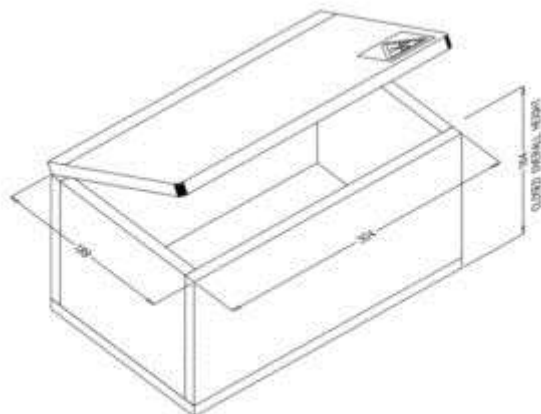

SKU: [See Product Page](#)

Cleaver Scientific storage boxes are manufactured with hinged lids and accommodate interchangeable inserts to hold microtubes, centrifuge tubes, scintillation vials, universals, cryotubes and falcon tubes.

All radiation protection products should be tested by your safety officer before use and approved for the required application.

This unit has a 12 month limited warranty, for more information, consult our terms and conditions.

Gamma Tip Boxes

SKU: [See Product Page](#)

Cleaver Scientific storage boxes are manufactured with hinged lids and accommodate interchangeable inserts to hold microtubes, centrifuge tubes, scintillation vials, universals, cryotubes and falcon tubes.

All radiation protection products should be tested by your safety officer before use and approved for the required application.

This unit has a 12 month limited warranty, for more information, consult our terms and conditions.