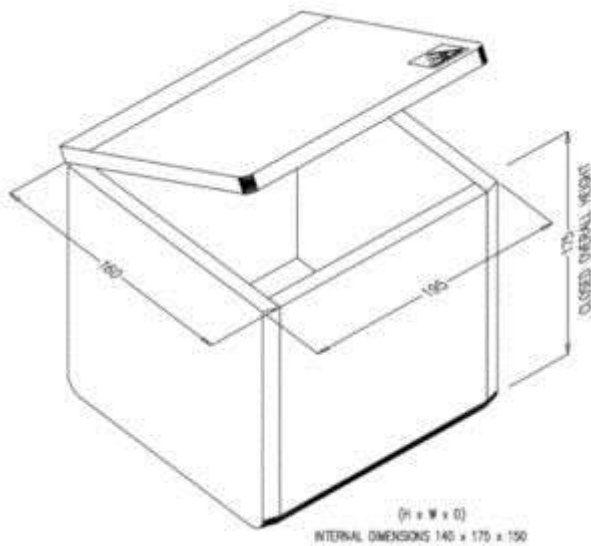

Gamma Radiation Bins

SKU: [See Product Page](#)

Cleaver Scientific storage boxes are manufactured with hinged lids and accommodate interchangeable inserts to hold microtubes, centrifuge tubes, scintillation vials, universals, cryotubes and falcon tubes.

All radiation protection products should be tested by your safety officer before use and approved for the required application.

This unit has a 12 month limited warranty, for more information, consult our terms and conditions.