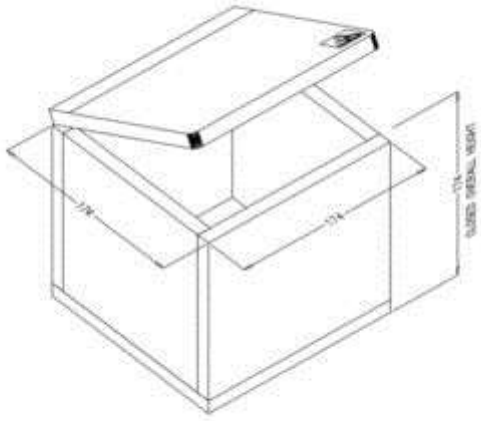

Gamma Radiation Bins

SKU: [See Product Page](#)

Cleaver Scientific storage boxes are manufactured with hinged lids and accommodate interchangeable inserts to hold microtubes, centrifuge tubes, scintillation vials, universals, cryotubes and falcon tubes.

All radiation protection products should be tested by your safety officer before use and approved for the required application.

This unit has a 12 month limited warranty, for more information, consult our terms and conditions.

Gamma Radiation Boxes