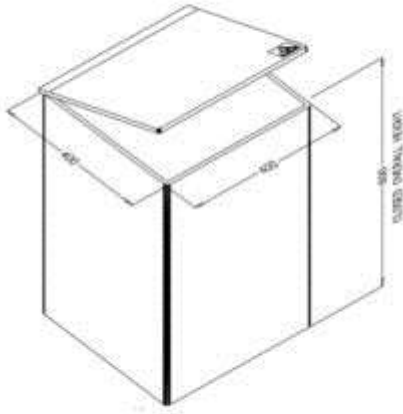

Beta Radiation Boxes

SKU: CSR-B

- Hinged lids
- Interchangeable Inserts for:
 - Microtubes
 - Centrifuge Tubes
 - Scintillation vials
- 10 mm Acrylic for Beta Protection

Cleaver Scientific storage boxes are manufactured with hinged lids and accommodate interchangeable inserts to hold microtubes, centrifuge tubes, scintillation vials, universals, cryotubes and falcon tubes.

Beta Tip Boxes

SKU: **CSR-BTIP**

SPECIFICATIONS

SKU	CSR-B2MCTIP	CSR-B2TIP	CSR-B5TIP
Volume (L)	2	2	5
Protection	Beta	Beta	Beta
Wheels	No	No	No

Beta Transport Box

SKU: **CSR-B8**

Cleaver Scientific storage boxes are manufactured with hinged lids and accommodate interchangeable inserts to hold microtubes, centrifuge tubes, scintillation vials, universals, cryotubes and falcon tubes.

Beta Carboy Cover

SKU: **CSR-COV**

Cleaver Scientific storage boxes are manufactured with hinged lids and accommodate interchangeable inserts to hold microtubes, centrifuge tubes, scintillation vials, universals, cryotubes and falcon tubes.