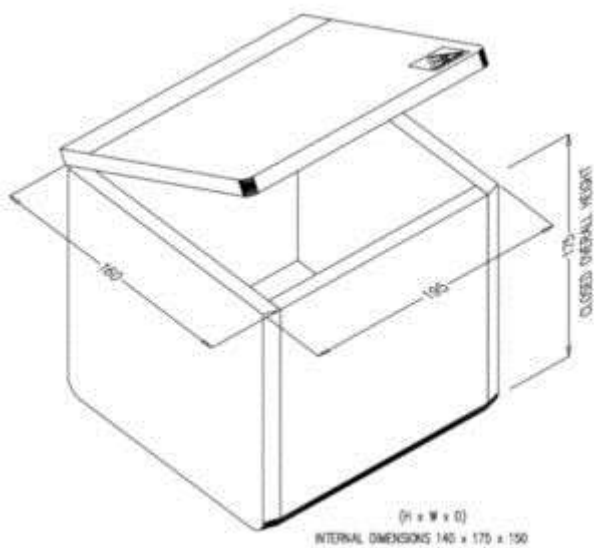

Beta Tip Boxes

SKU: **CSR-BTIP**

SPECIFICATIONS

SKU	CSR-B2MCTIP	CSR-B2TIP	CSR-B5TIP
Volume (L)	2	2	5
Protection	Beta	Beta	Beta
Wheels	No	No	No

Beta Transport Box

SKU: **CSR-B8**

Cleaver Scientific storage boxes are manufactured with hinged lids and accommodate interchangeable inserts to hold microtubes, centrifuge tubes, scintillation vials, universals, cryotubes and falcon tubes.

Beta Carboy Cover

SKU: **CSR-COV**

Cleaver Scientific storage boxes are manufactured with hinged lids and accommodate interchangeable inserts to hold microtubes, centrifuge tubes, scintillation vials, universals, cryotubes and falcon tubes.

Beta Flipper-Box

SKU: **CSR-B3.5**

Cleaver Scientific storage boxes are manufactured with hinged lids and accommodate interchangeable inserts to hold microtubes, centrifuge tubes, scintillation vials, universals, cryotubes and falcon tubes.