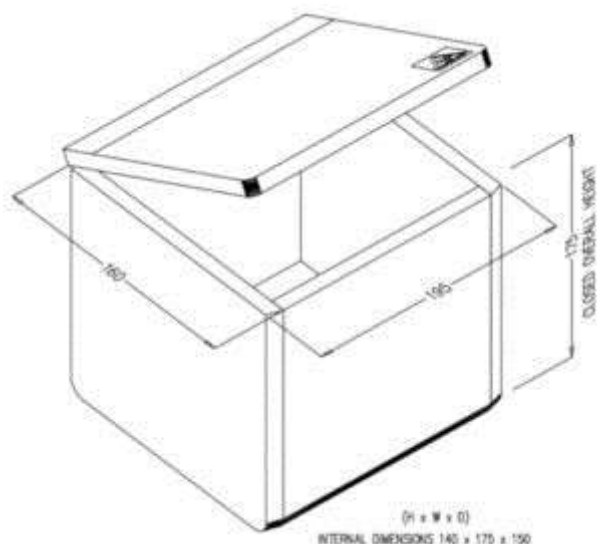

SKU: **CSR-B3.5**

Cleaver Scientific storage boxes are manufactured with hinged lids and accommodate interchangeable inserts to hold microtubes, centrifuge tubes, scintillation vials, universals, cryotubes and falcon tubes.

All radiation protection products should be tested by your safety officer before use and approved for the required application.

This unit has a 12 month limited warranty, for more information, consult our terms and conditions.

Gamma Carboy Cover

SKU: **CSR-COVG**

Cleaver Scientific storage boxes are manufactured with hinged lids and accommodate interchangeable inserts to hold microtubes, centrifuge tubes, scintillation vials, universals, cryotubes and falcon tubes.

All radiation protection products should be tested by your safety officer before use and approved for the required application.

This unit has a 12 month limited warranty, for more information, consult our terms and conditions.