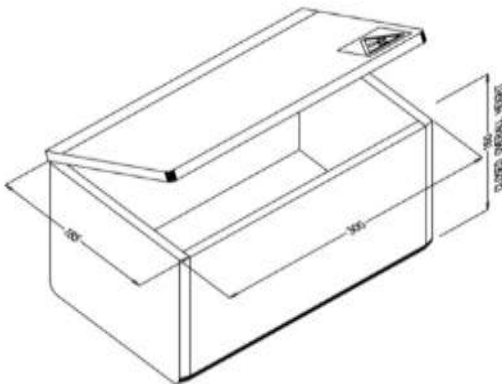

SPECIFICATIONS

SKU	CSR-B1	CSR-B10	CSR-B15	CSR-B20	CSR-B3	CSR-B53
Volume (L)	1	10	15	20	3.3	53
Protection	Beta	Beta	Beta	Beta	Beta	Beta
Wheels	No	No	No	No	No	No

Gamma 2 Pig-Pen Box

SKU: **CSR-BDUOG**

Cleaver Scientific storage boxes are manufactured with hinged lids and accommodate interchangeable inserts to hold microtubes, centrifuge tubes, scintillation vials, universals, cryotubes and falcon tubes. Also available is our range of floor-standing and benchtop bins with anti-slip feet and hinged lids, which serve as an ideal solution for short-term storage of radioactive waste or radioisotopes. Both the Beta and Gamma storage bins are available in five sizes, and the two largest bin models have wheels for easy transportation. Optional heavy duty drawstring bags may also be purchased.

Beta Radiation Boxes

SKU: CSR-B

- Hinged lids
- Interchangeable Inserts for:
 - Microtubes
 - Centrifuge Tubes
 - Scintillation vials
- 10 mm Acrylic for Beta Protection

Cleaver Scientific storage boxes are manufactured with hinged lids and accommodate interchangeable inserts to hold microtubes, centrifuge tubes, scintillation vials, universals, cryotubes and falcon tubes.