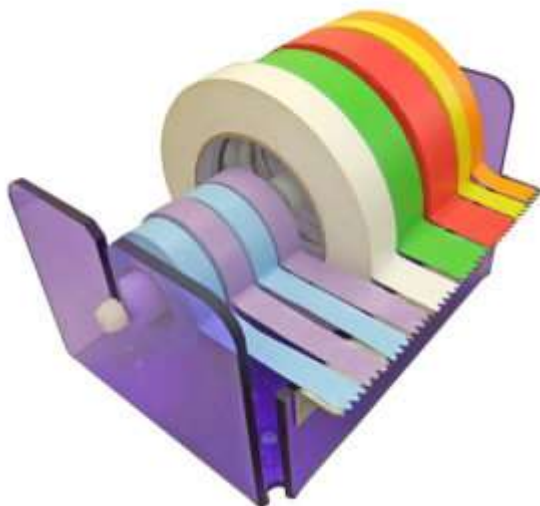

Киргизия (996)312-96-26-47

Россия (495)268-04-70

Казахстан (772)734-952-31

<https://cleaver.nt-rt.ru> || cea@nt-rt.ru

Этикетировочные ленты

_____ Cleaver IdentiTapes are oil-proof, waterproof and acid resistant tapes which will withstand temperature extremes of -20°C to over +121°C. They will adhere to surfaces such as glass, plastic, metal, paper, rubber and any other dry surface yet can be easily removed with no adhesive residue being left on the original surface. IdentiTapes can be written on with ballpoint pen, pencil, felt markers.

Acrylic Tape Dispenser for Identitape

SKU: TD1

- Accommodates all sizes of identitape.
- Multiple tapes can be dispensed side by side
- includes serrated cutter to cut tapes to length

IdentiTape Dispensers are designed to accommodate tapes of both core diameters. The central spindle takes the smaller 12.7 m rolls directly while by using the supplied adapters, the larger 55 m rolls, shown in the adjacent photograph, allows both sizes to be used side by side.

•

Identitape – laboratory labelling tape, Violet, Various sizes

SKU: IDENTITAPESVIOLET

- Identify samples easily
- Oil, water and acid resistant
- Paper based
- Withstands extremes in temperatures, -20°C to +121.1°C
- Ideal for use in a freezer, refrigerator or incubator