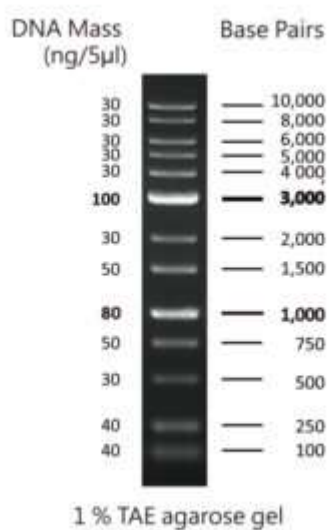

SKU: **TPS150V**

Designed specifically with safety & cost constraints in mind, this system is ideal for education.

Compact Size

Simple to use

- Low Cost

- **SPECIFICATIONS**

- | | |
|-------------------------------|------------|
| Maximum Voltage (V) | 150 |
| Number of Output Pairs | 2 |