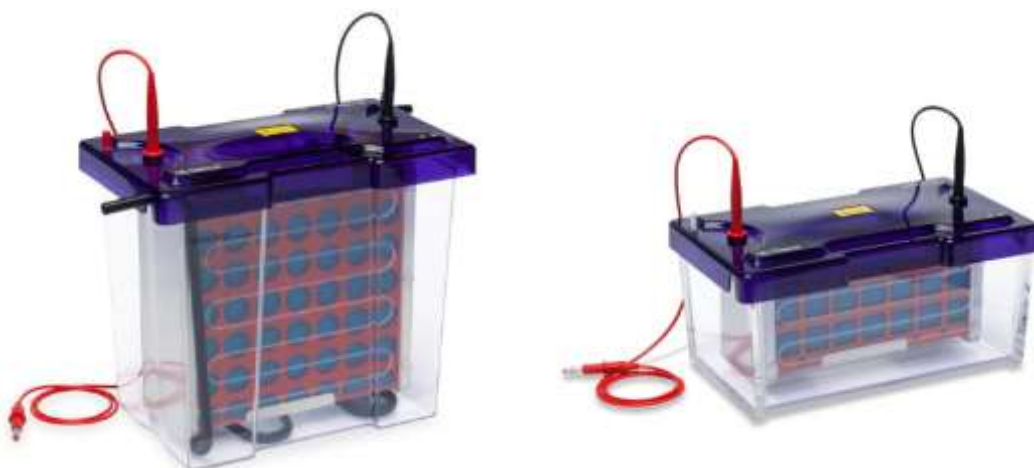

Магнитогорск (3519)55-03-13
Москва (495)268-04-70
Мурманск (8152)59-64-93
Набережные Челны (8552)20-53-41
Нижний Новгород (831)429-08-12
Новокузнецк (3843)20-46-81
Ноябрьск (3496)41-32-12
Новосибирск (383)227-86-73
Омск (3812)21-46-40
Орел (4862)44-53-42
Оренбург (3532)37-68-04
Пенза (8412)22-31-16
Петрозаводск (8142)55-98-37
Псков (8112)59-10-37
Пермь (342)205-81-47

Ростов-на-Дону (863)308-18-15
Рязань (4912)46-61-64
Самара (846)206-03-16
Саранск (8342)22-96-24
Санкт-Петербург (812)309-46-40
Саратов (845)249-38-78
Севастополь (8692)22-31-93
Симферополь (3652)67-13-56
Смоленск (4812)29-41-54
Сочи (862)225-72-31
Ставрополь (8652)20-65-13
Сыктывкар (8212)25-95-17
Сургут (3462)77-98-35
Тамбов (4752)50-40-97
Тверь (4822)63-31-35

Тольяти (8482)63-91-07
Томск (3822)98-41-53
Тула (4872)33-79-87
Тюмень (3452)66-21-18
Улан-Удэ (3012)59-97-51
Ульяновск (8422)24-23-59
Уфа (347)229-48-12
Хабаровск (4212)92-98-04
Чебоксары (8352)28-53-07
Челябинск (351)202-03-61
Череповец (8202)49-02-64
Чита (3022)38-34-83
Якутск (4112)23-90-97
Ярославль (4852)69-52-93

Киргизия (996)312-96-26-47

Россия (495)268-04-70

Казахстан (772)734-952-31

<https://cleaver.nt-rt.ru> || cea@nt-rt.ru

Система Mini omniPAGE Sub Blot для подводного блоттинга

omniBLOT Blotter

SKU: SBLOT

- Mini System transfers up to 4 Mini gels
- Maxi system transfers up to 4 Maxi gels, 8 Mini Wide and 16 Mini gels
- Complete run-time flexibility from overnight to as short as a couple of hours
- Cool pack for environmentally friendly low-cost cooling during high-intensity transfers

The Mini omniPAGE Sub Blot systems are complete stand-alone units for submarine blotting. Each unit comprises an omniPAGE tank and lid, electroblotting insert, and cassettes and fibre pads. The versatile design of the omniPAGE tank and lid allows the unit to be easily adapted for vertical PAGE or IEF with capillary tube gels, using the relevant optional insert. Other features include:

- Multi-transfer capability for 4 Mini gels in the Mini system
- Complete run-time flexibility from overnight to as short as a couple of hours